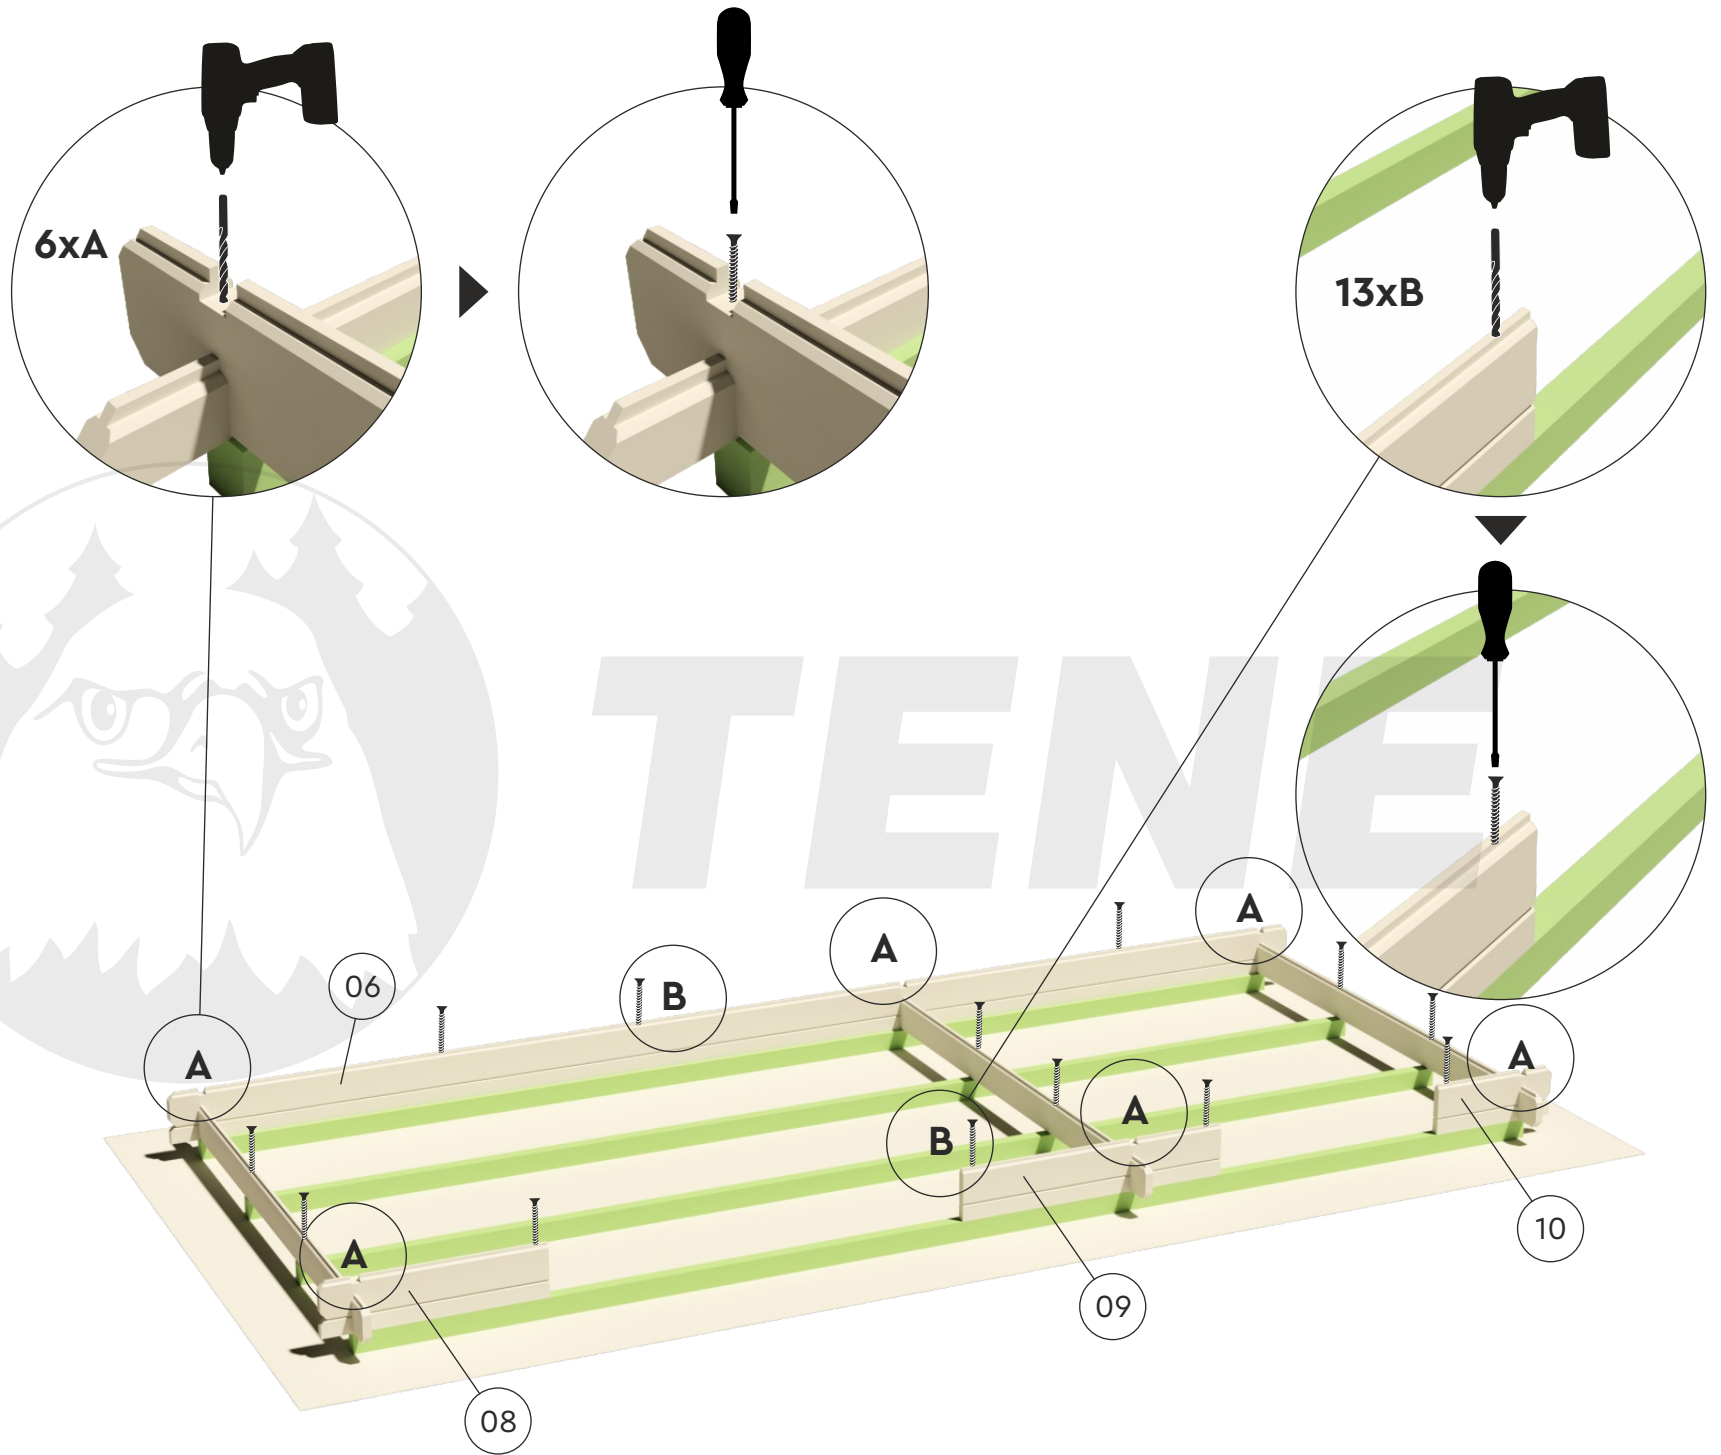

TENE

GLORIA F

GLORIA F

Ø 5 mm

6x140 mm

GLORIA F

GLORIA F

GLORIA F

GLORIA F

17

B

A

GLORIA F

GLORIA F

10/12

GLORIA F