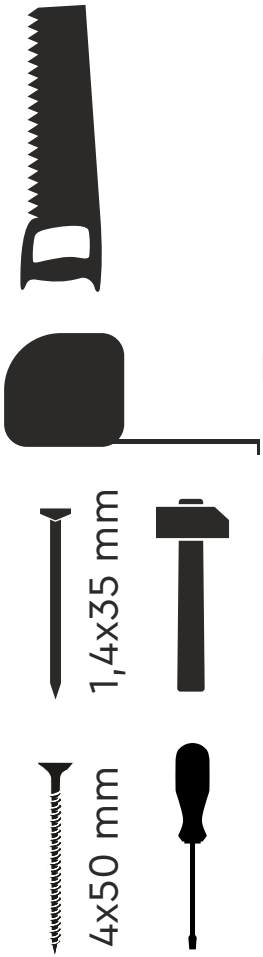

TENE

GLORIA F

GLORIA F

Ø 5 mm

6x140 mm

GLORIA F

GLORIA F

GLORIA F

GLORIA F

17

B

A

GLORIA F

GLORIA F

10/12

GLORIA F

GLORIA F